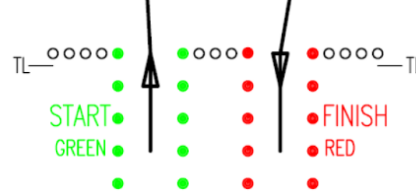

DOUBLE BONE

GABLES

MANOEUVRING

MULTIPLE LOOP

NOUGHTS AND CROSSES

MGCC
 METEC Motorkhana
 19-Mar-2017