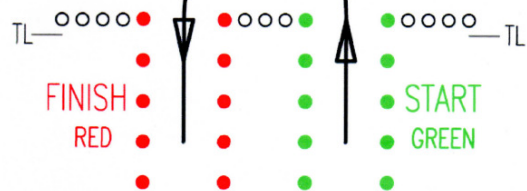

DOUBLE BONE

GABLES

MANOEUVRING

MULTIPLE LOOP

NOUGHTS AND CROSSES

MGCC
 METEC Motorkhana
 19-Mar-2017